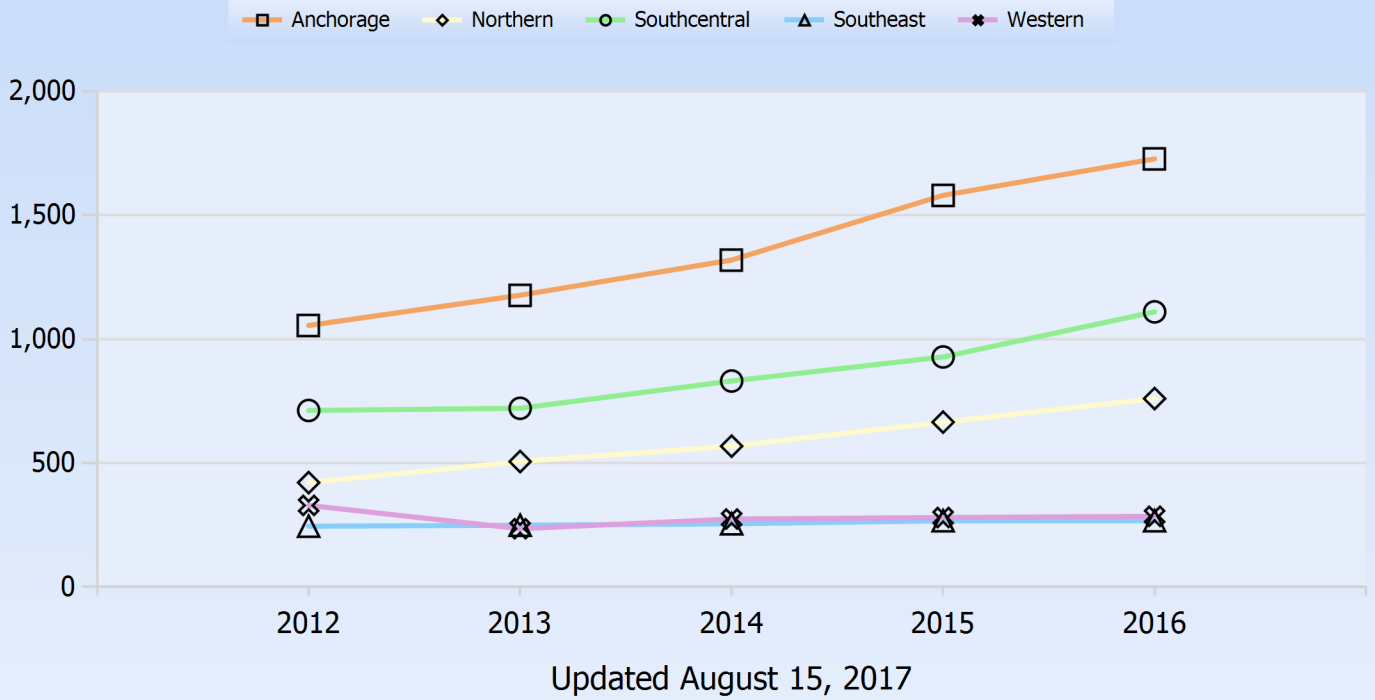

Office of Children's Services Children Out of Home

Data extracted Tuesday August 15, 2017 from Alaska's ORCARPT database.

Unique Count of OCS Out of Home Children by Period and OCS Region

Unique Count of OCS Out of Home Cases by Period and OCS Region

Percent of Children Out Of Home on the Last Day of the Period who are Identified as Native

Updated August 15, 2017