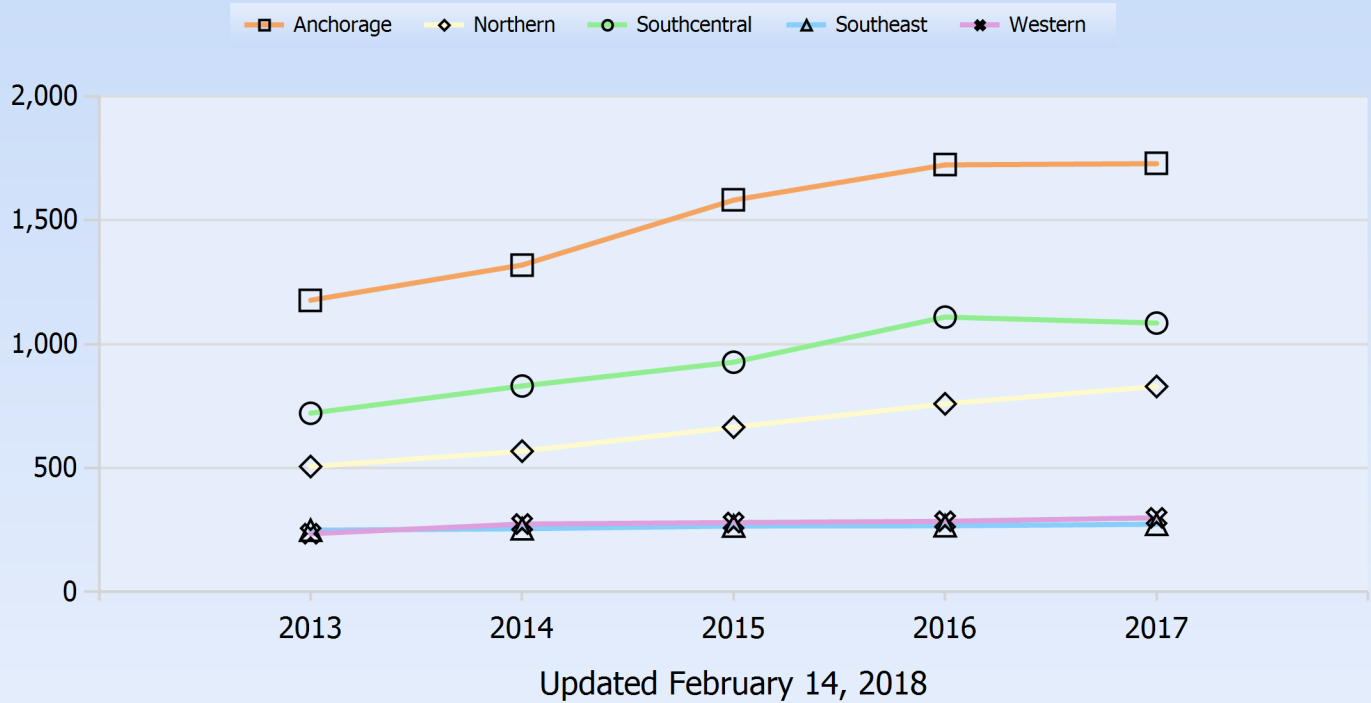

Office of Children's Services Children Out of Home

Data extracted Wednesday February 14, 2018 from Alaska's ORCARPT database.

Unique Count of OCS Out of Home Children by Period and OCS Region

Unique Count of OCS Out of Home Cases by Period and OCS Region

Percent of Children Out Of Home on the Last Day of the Period who are Identified as Native

Updated February 14, 2018