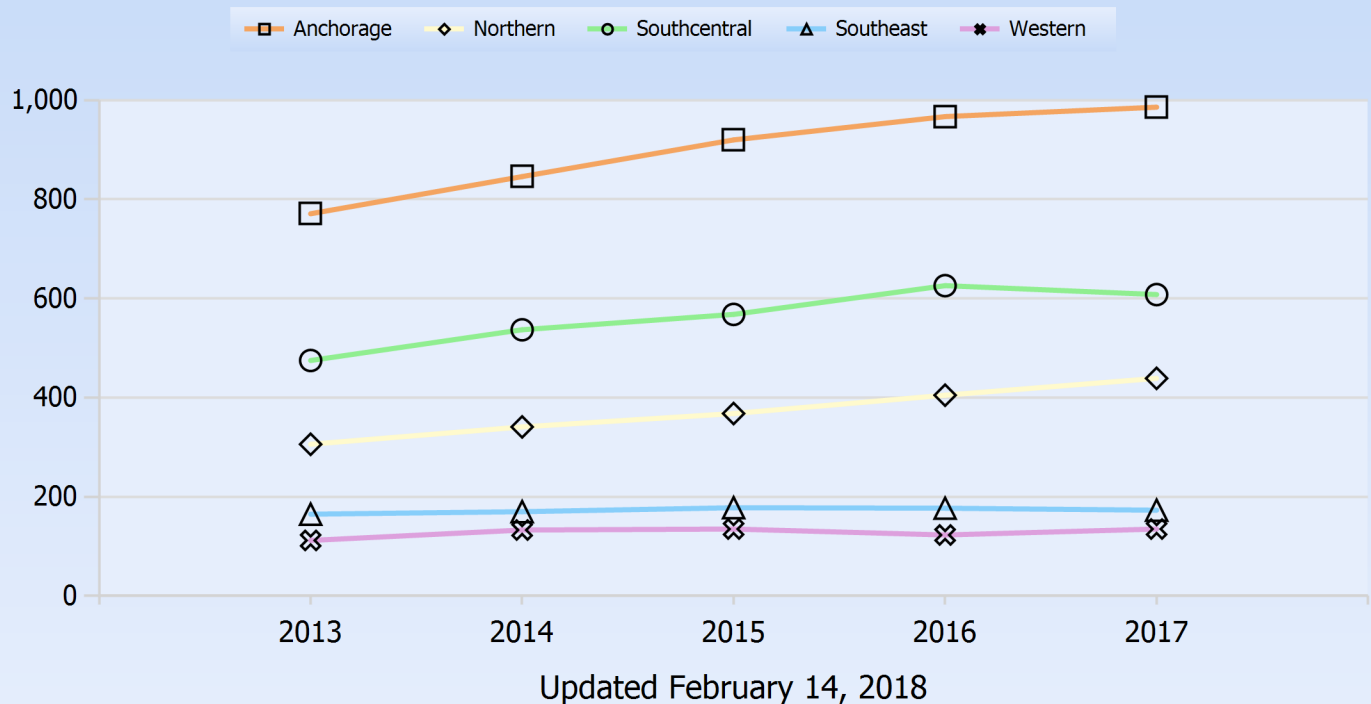

Office of Children's Services Children Out of Home

Data extracted Wednesday February 14, 2018 from Alaska's ORCARPT database.

Unique Count of OCS Out of Home Children by Period and OCS Region

Unique Count of OCS Out of Home Cases by Period and OCS Region

Percent of Children Out Of Home on the Last Day of the Period who are Identified as Native

Updated February 14, 2018