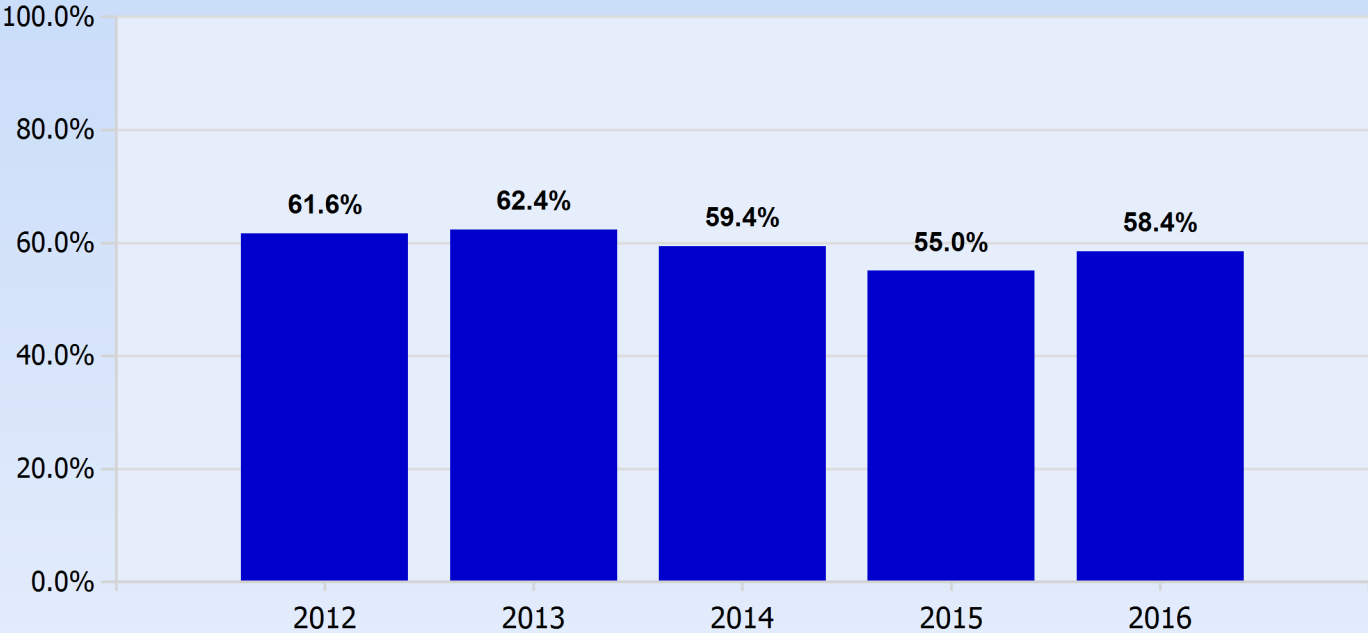

Office of Children's Services Children Out of Home

Data extracted Tuesday August 15, 2017 from Alaska's ORCARPT database.

Unique Count of OCS Out of Home Children by Period and OCS Region

Unique Count of OCS Out of Home Cases by Period and OCS Region

Percent of Children Out Of Home on the Last Day of the Period who are Identified as Native

Updated August 15, 2017