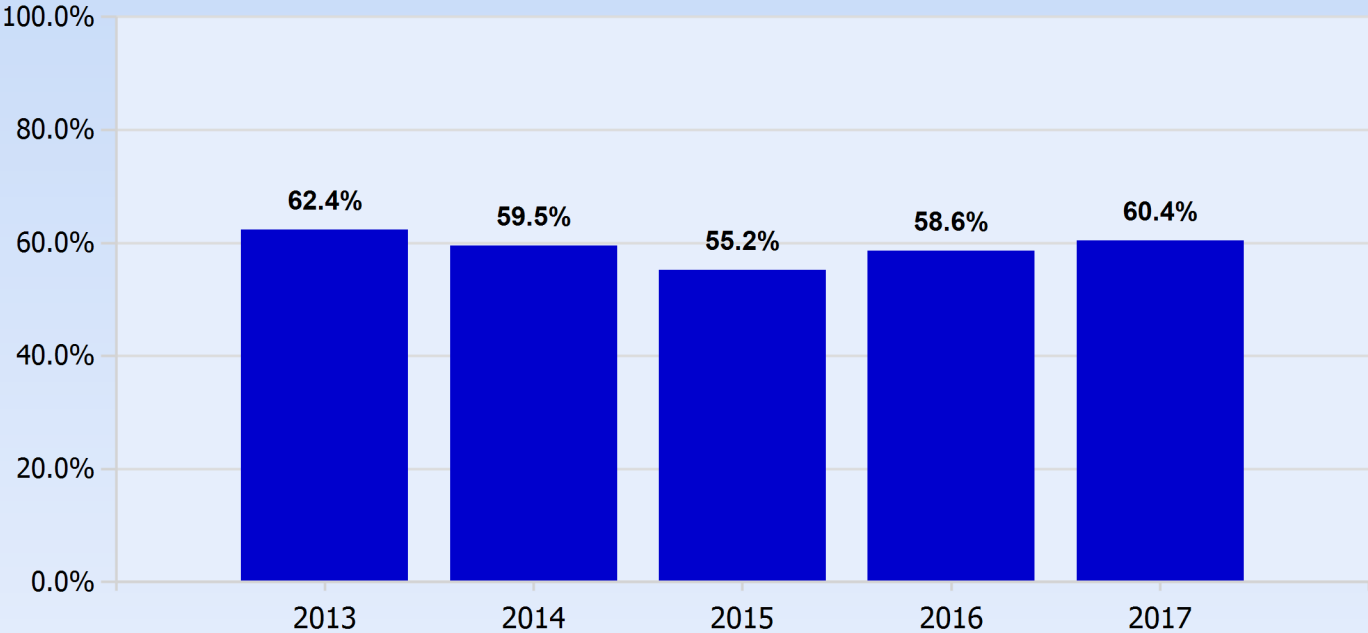

Office of Children's Services Children Out of Home

Data extracted Wednesday February 14, 2018 from Alaska's ORCARPT database.

Unique Count of OCS Out of Home Children by Period and OCS Region

Unique Count of OCS Out of Home Cases by Period and OCS Region

Percent of Children Out Of Home on the Last Day of the Period who are Identified as Native

Updated February 14, 2018