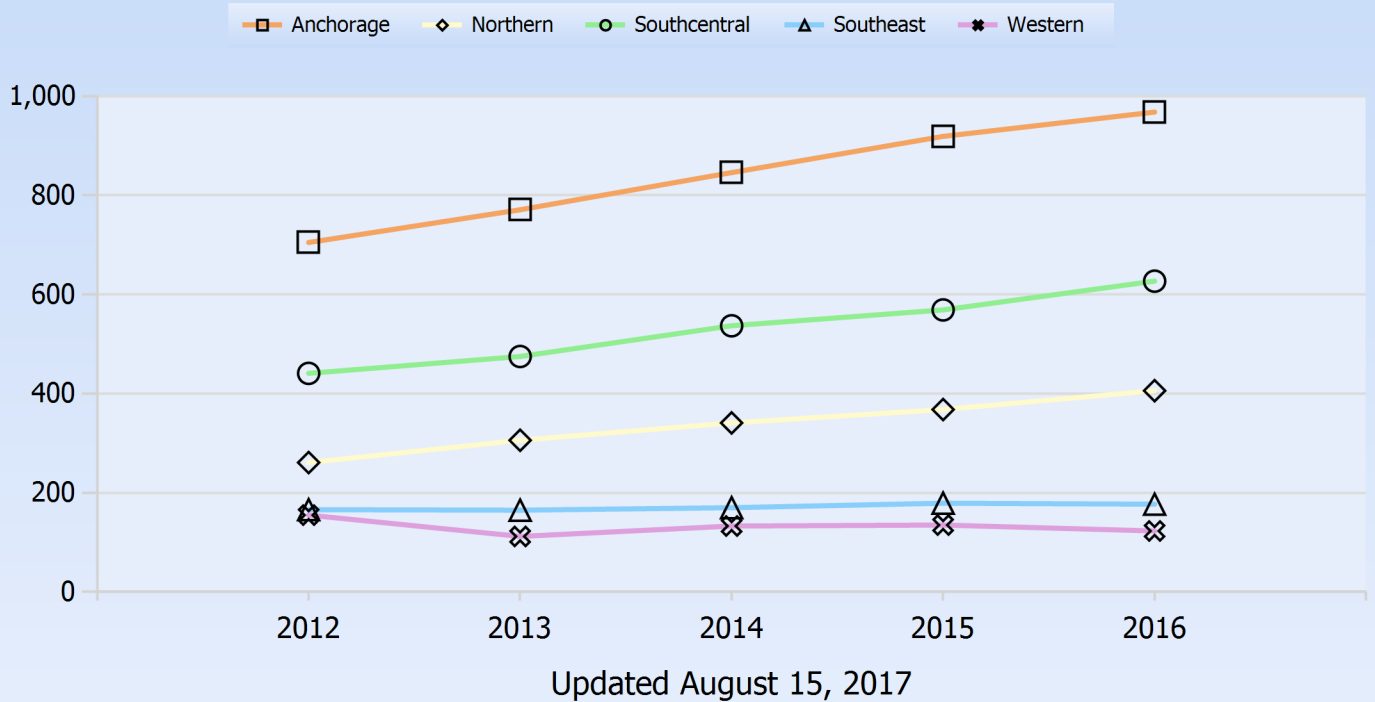

Office of Children's Services Children Out of Home

Data extracted Tuesday August 15, 2017 from Alaska's ORCARPT database.

Unique Count of OCS Out of Home Children by Period and OCS Region

Unique Count of OCS Out of Home Cases by Period and OCS Region

Percent of Children Out Of Home on the Last Day of the Period who are Identified as Native

Updated August 15, 2017